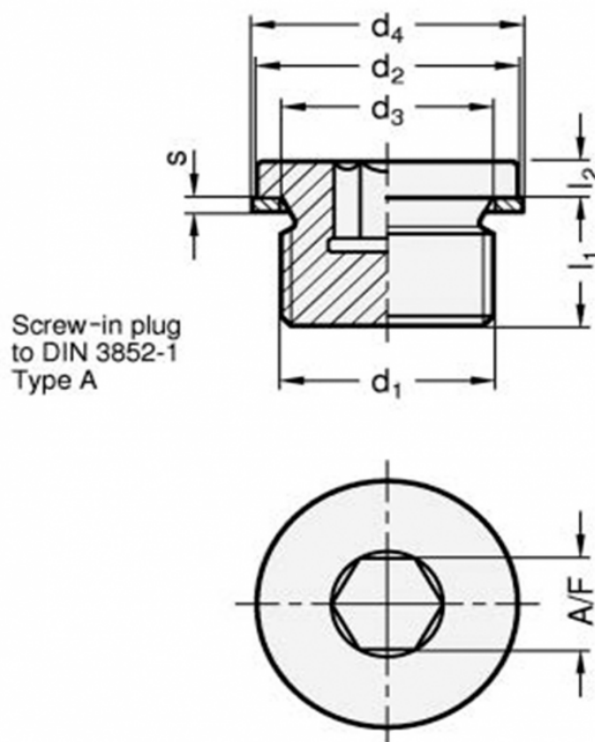

Article number: 20908STM2415AA

Description: E+G Threaded plug DIN 908-ST-M24x15-AA

Measures

A/F	= 12
d1	= M24x15
d2h14	= 29
d3	= 24.3
d4	= 29
l1	= 14
l2	= 4
s	= 2

Weight in (g) = 60